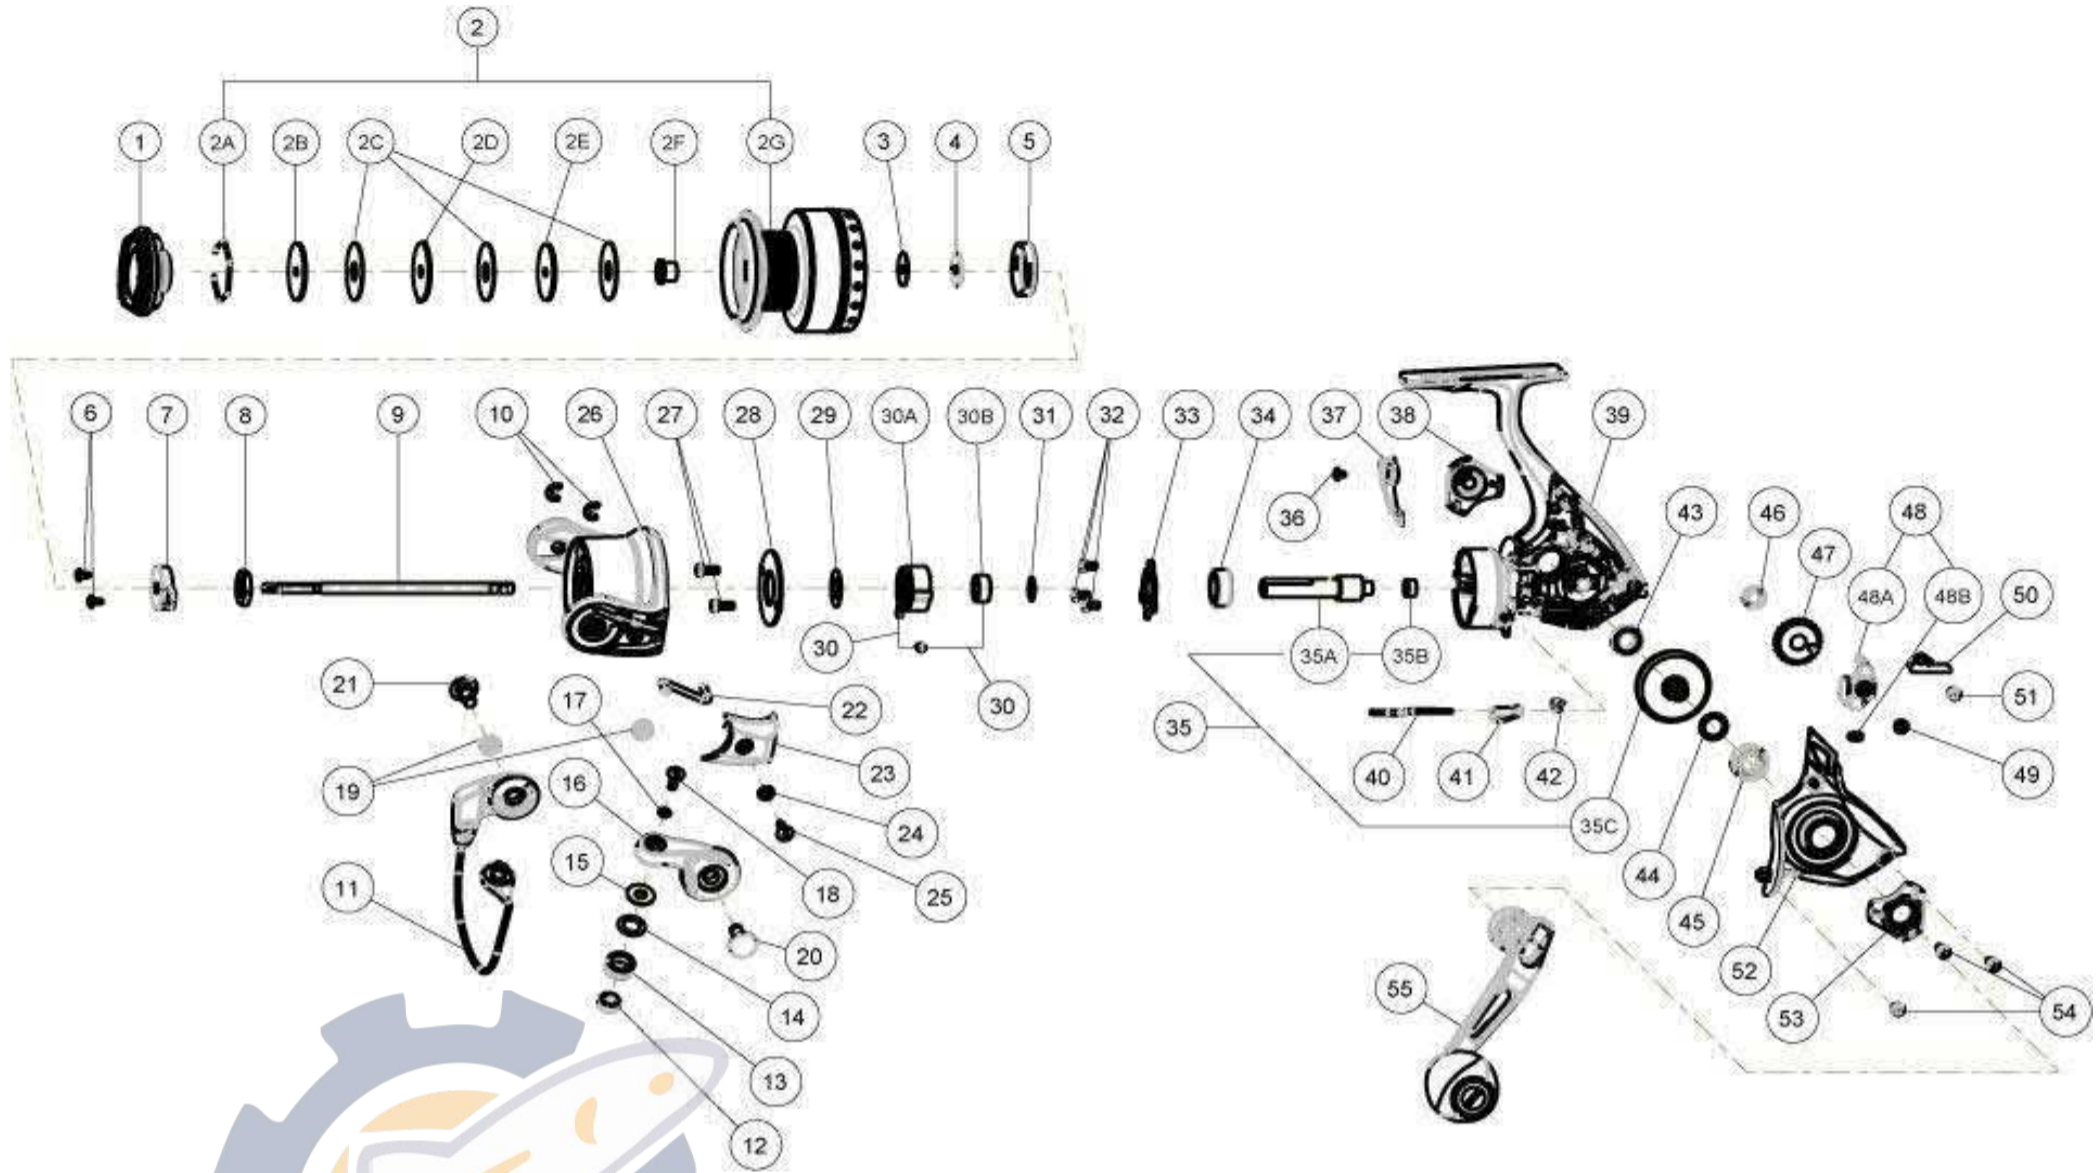

QUANTUM

IR25PTS

Quantum IR25PTS Part List

Key No.	Description	Part No. IR25PTS	Qty	Key No.	Description	Part No. IR25PTS	Qty
1	Drag Knob Assembly	QG332-51	1	30	One Way Clutch Kit	WAB463-01	1
2	Spool Kit	WAB421-06	1		30A - One Way Clutch	EAB063-01	1
	2A - Retaining Ring	RQ038-01	1		30B - Clutch Sleeve	AAB139-01	1
	2B - Drag Washer "D"	RQ080-02	1		30C - Coil Spring	WAB216-01	1
	2C - Drag Washer "B"	RQ033-01	3	31	Spacer	WAB056-01	1
	2D - Drag Washer "A"	PG081-01	1	32	Screw - Retainer	TK057-01	3
	2E - Drag Washer "D"	RQ080-01	1	33	Retainer - Pinion Ball Bearing	WAB078-01	1
	2F - Bushing	PG141-01	1	34	Ball Bearing - Pinion	BH028-01	1
	2G - Spool Assembly	WAB321-06	1	35	Gear Kit	WAB412-02	1
3	Spool Adjust Washer	PG030-01	1		35A - Pinion	WAB011-02	1
4	Washer - Spool	PG080-01	1		35B - Bushing	RQ141-03	1
5	Spool Click unit	PG4114-01	1		35C - Drive Gear	QT012-01	1
6	Screw	RQ094-01	2	36	Screw - Trip Bumper	WAB077-01	1
7	Bushing - Main Shaft	RQ214-01	1	37	Trip Bumper	AAB119-01	1
8	Nut - Rotor	SH006-01	1	38	Dust Cap	XAB054-03	1
9	Main Shaft	WAB015-02	1	39	Body Assembly	WAB301-06	1
10	E-Clip	GH034-01	2	40	Cam - A/R Lever	WAB090-01	1
11	Bail Assembly	PG347-51	1	41	A/R Lever	WAB059-01	1
12	Ball Bearing - Line Roller	GH202-01	1	42	Leaf Spring - A/R Lever	WAB089-01	1
13	Line Roller	PQ004-03	1	43	Ball Bearing - Body	CH027-01	1
14	Washer - Line Roller	PQ102-51	1	44	Washer - Drive Gear	PG105-02	1
15	Collar - Line Roller	PQ102-01	1	45	Ball Bearing - Side Cover	CH028-01	1
16	Arm Lever Assembly	PG307-51	1	46	Ball Bearing - O/S Gear	CT157-01	1
17	Washer	RQ142-01	1	47	O/S Gear Assembly	RQ353-01	1
18	Screw - Line Roller	AQ108-02	1	48	O/S Slider Kit	PG425-01	1
19	Bushing - A/Lever & B/Holder	PG158-01	2		48A - O/S Slider Assembly	PG325-01	1
20	Pin - Arm Lever	PG042-51	1		48B - Bushing	PG227-01	1
21	Pin - Bail Holder	QG042-51	1	49	Screw - Main Shaft	RQ100-01	1
22	Kick Lever	PG019-01	1	50	Retainer - O/S Slider	WP078-01	1
23	Rotor Cover	PG087-51	1	51	Screw - Retainer	TK057-01	1
24	Rotor Cover Washer	SQ142-01	1	52	Side Cover Assembly	WAB323-06	1
25	Screw - Rotor Cover	GU077-02	1	53	Side Cover Cosmetic Cap	WAB054-03	1
26	Rotor Assembly	PG309-51	1	54	Side Cover Screw	RQ057-02	3
27	Screw	WAB142-01	2	55	Handle Assembly	WAB318-06	1
28	Retainer - Clutch	WAB060-01	1				
29	Washer - Rotor	PG105-04	1				